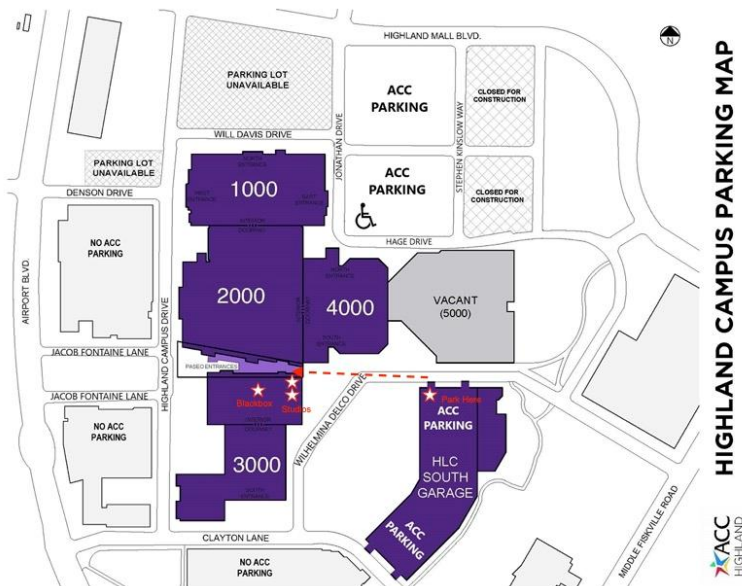

FESTIVAL LOCATIONS

Rollins Theater at The Long Center, 701 W. Riverside Drive

All live dance performances and the dance on film screening will be held in Rollins Theater at The Long Center, 701 W. Riverside Drive. There is a parking garage onsite and there is some street parking along Riverside Drive. The theater's website also includes directions, parking options and alternatives to driving. In addition to the information on The Long Center's site, there is garage parking at One Texas Center (the corner of Barton Springs and South 1st) within fairly easy walking distance of the theater.

<https://thelongcenter.org/visit/>

Austin Community College Highland Campus, 6101 Airport Blvd.

On Saturday, the Youth Edition Master Classes, Pro Chat Q&A, and College Dance Fair will be held at ACC Highland. Enter through the college's main entrance at 6101 Airport Blvd (the intersection of Denson and Airport). Turn right on Highland Campus Drive, left on Clayton Lane, left on Wilhelmina Delco Drive. There is free parking in the HLC South Garage. Walk toward and under the Austin Community College Sign to access the dance department in Building 2000 on the left.

Blue Lapis Light, 10331 Old Manchaca Road, Unit B

On Sunday, the Youth Edition Master Classes will be held at Blue Lapis Light Studios. Parking is limited and turn-around is tight, so we ask that you please carpool if at all possible.

<https://www.bluelapislight.org/>

Café Dance, 3307 Hancock Drive, B

Adult Master Classes will be held at Café Dance, a local professional modern dance studio and performing space, in Highland Park West, near the corner of Balcones Drive and Hancock Drive. Look for the blue awnings! Plenty of free parking in front.